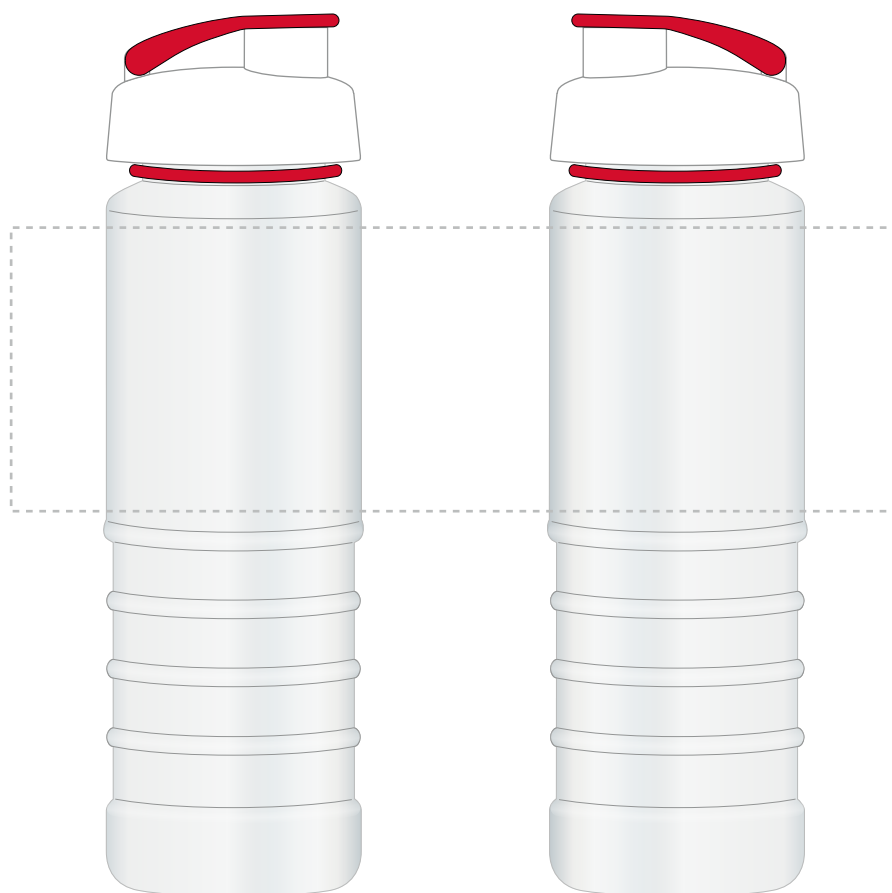

Your Ref:

Quantity:

Product Code: MG3606

Our Ref:

Version: 1

Product Colour: RED

PRINTING CONCERNS:

We stock this item in the following colours

**PANTONE REFERENCE(S)**

Full colour printing

ARTWORK SCALE 50%

LOGOS WILL BE DIRECTLY OPPOSITE
LOGOS WILL NOT BE DIRECTLY OPPOSITE

Product Image for visualisation
- colours may vary

The dashed line is to demonstrate print area and will not appear on your printed item